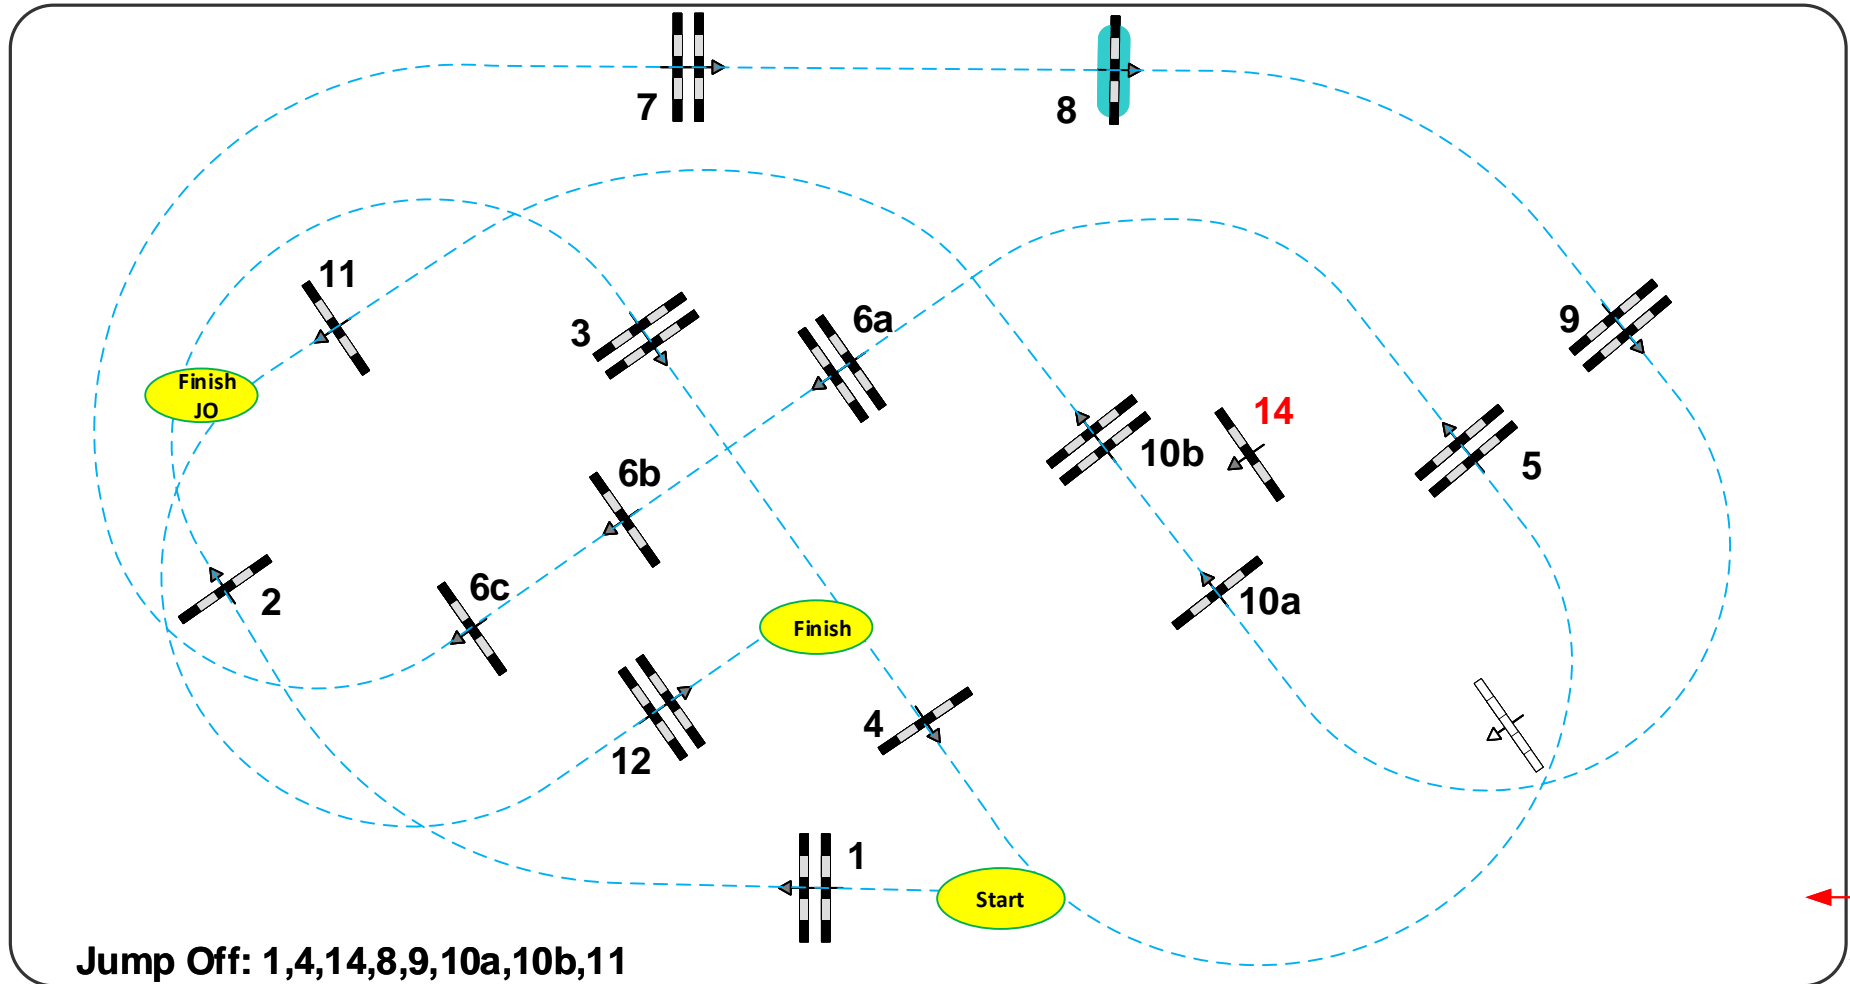

KNOKKE Hippique Summer Circuit 2017

17

CSI** Super League

competition with immediate jump off

Sunday 23.July 2017

Time: 09:00

Table: A
National RG:
FEI RG / Art. 238.2.2
Height: 1,40 m

Speed: 350 m/min
Length: 450 m
Time allowed: 78 sec
Time limit: 156 sec

Obstacles: 12
Efforts: 15
Penalty sec:
Closed combination:

1st Jump-off: **1,4,14,8,9,10a,10b,11**
Length: 340 m
Time allowed: 59 sec
Time limit: 118 sec

Jump Off: 1,4,14,8,9,10a,10b,11

Jury

Course-Designer: Stefan Schäfer, GER Pieter Vitse, BEL