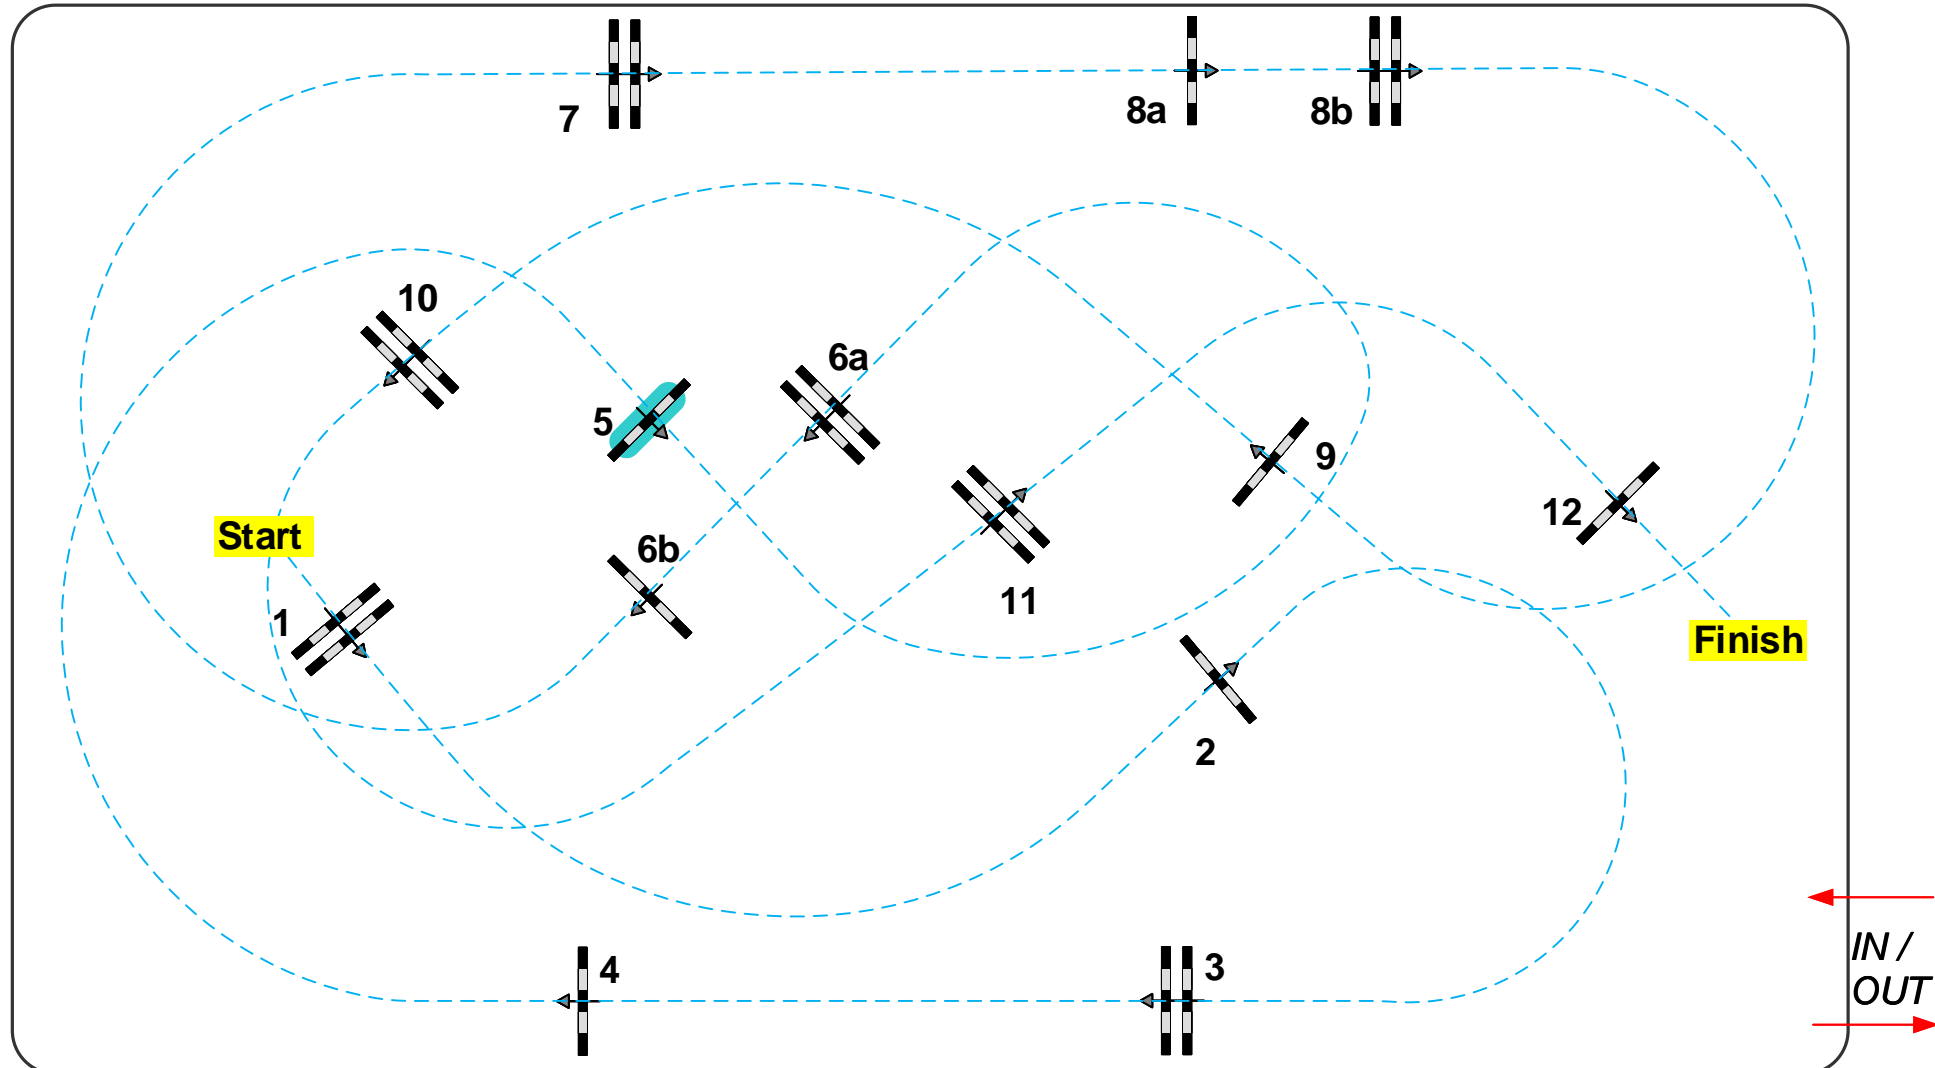

# KNOKKE Hippique Summer Circuit 2017

12

CSI\*\* Super League

competition against the clock

Friday 21.July 2017

Time: 14:00

Table: A  
National RG:  
FEI RG / Art. 238.2.1  
Height: 1,35 m

Speed: 350 m/min  
Length: 520 m  
Time allowed: 90 sec  
Time limit: 180 sec

Obstacles: 12 :  
Efforts: 14 Length: 0 m  
Penalty sec: 0 sec  
Closed combination: Time limit: 0 sec

Jury

Course-Designer: Stefan Schäfer, GER / Pieter Vitse, BEL