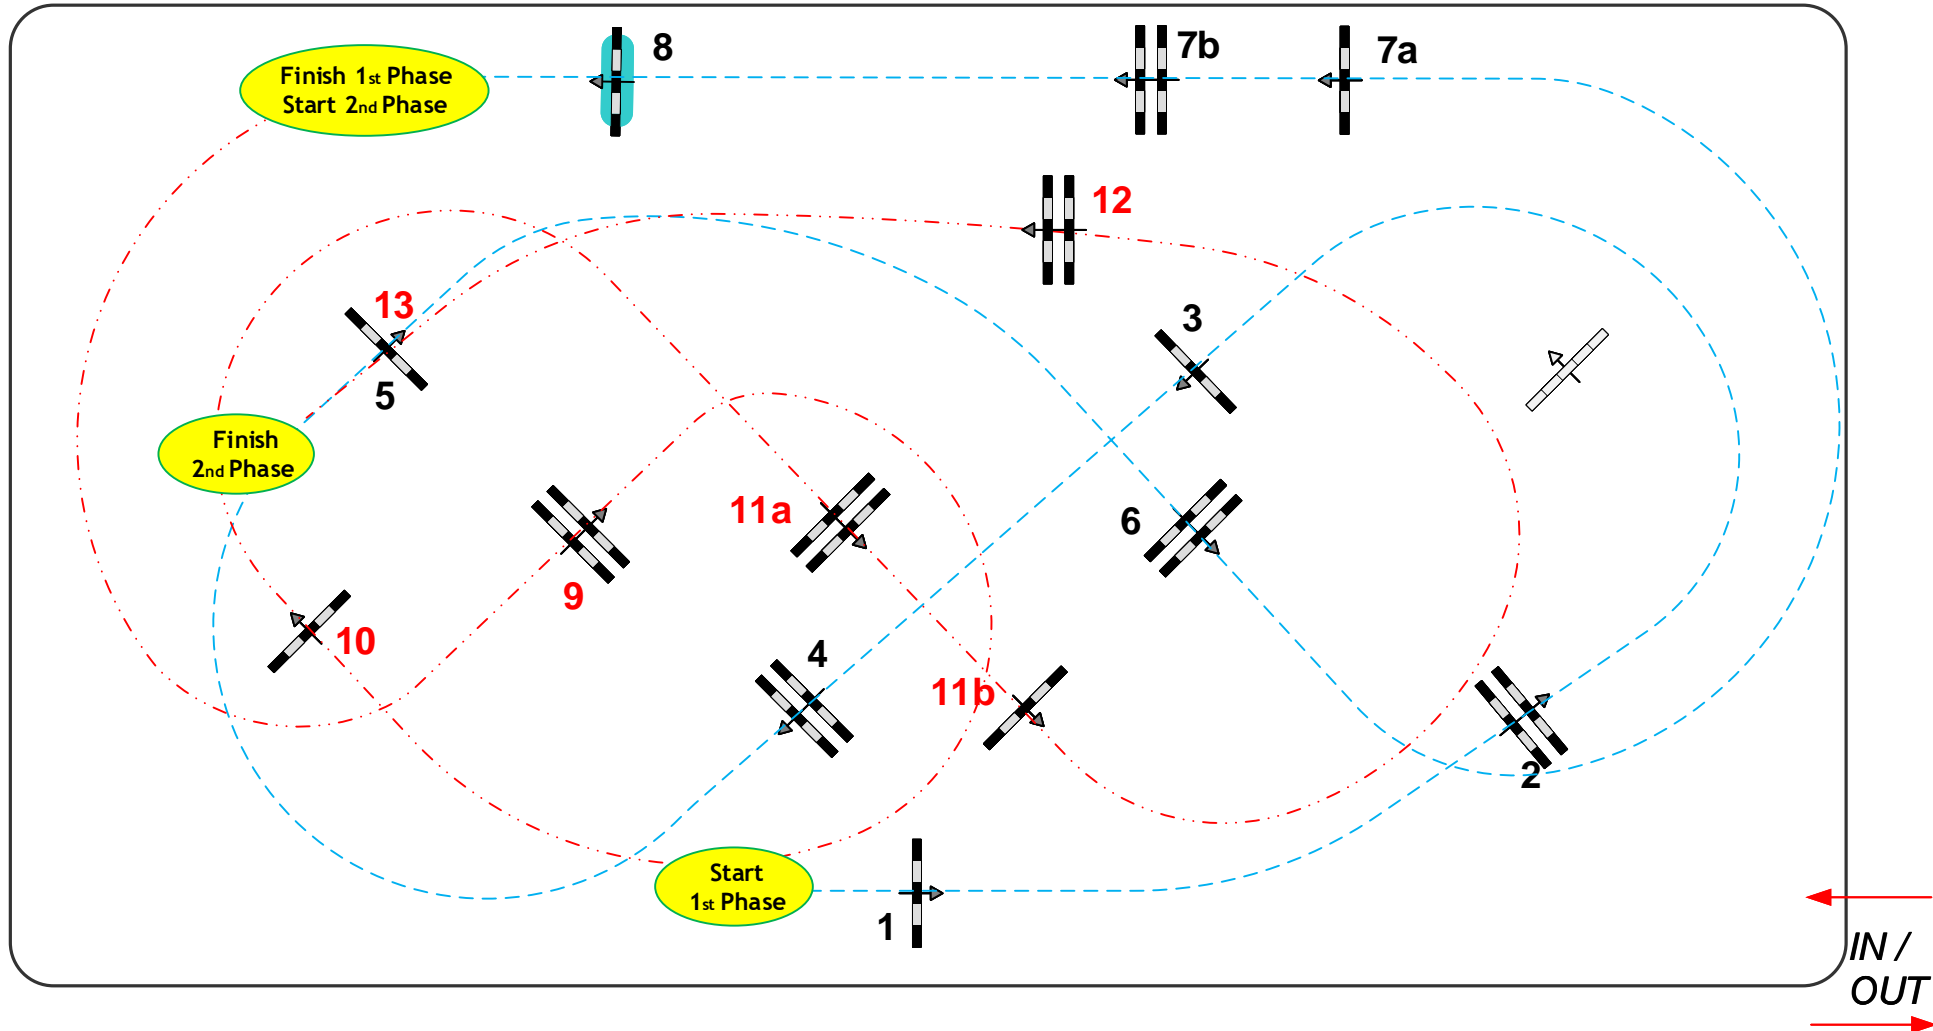

# KNOKKE Hippique Summer Circuit 2017

15

CSI\*\* Super League

competition in two phases

Saturday 22.July 2017

Time: 10:00

Table: A  
National RG:  
FEI RG / Art. 274.5.3  
Height: 1,35 m

Speed: 350 m/min  
Length: 310 m  
Time allowed: 54 sec  
Time limit: 108 sec

Obstacles: 8  
Efforts: 9  
Penalty sec:  
Closed combination:

2nd Phase: 9-13  
Length: 280 m  
Time allowed: 48 sec  
Time limit: 96 sec

Jury

Course-Designer: Stefan Schäfer, GER / Pieter Vitse, BEL