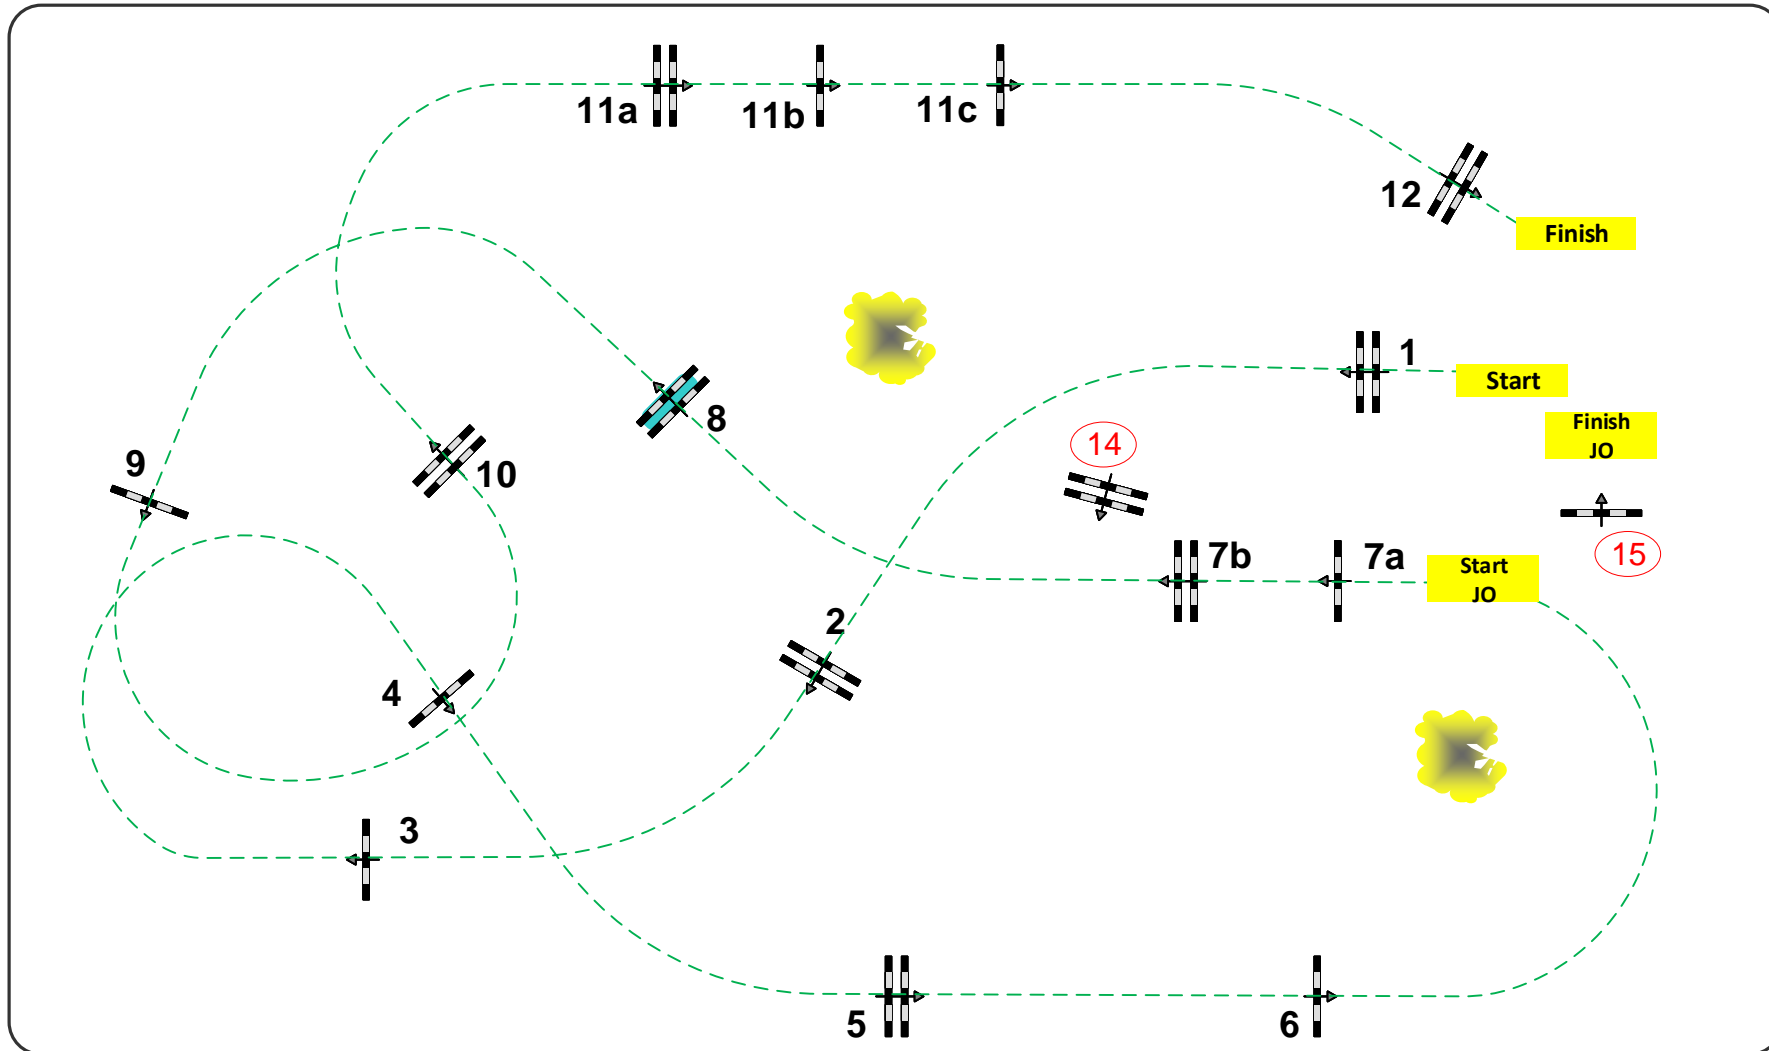

**57**

**Big Tour 3**

**Competition with Jump Off**

**Saturday 16th February 2019**

**Time:**

Table: A  
National RG:  
FEI RG / Art. 238.2.2  
Height: 1,40 m

Speed: 350 m/min  
Length: 460 m  
Time allowed: 79 sec  
Time limit: 158 sec

Obstacles: 12  
Efforts: 15  
Penalty sec:  
Closed combination:

1st Jump-off: 7a,8,9,10,11a,11b,14,15  
Length: 320 m  
Time allowed: 55 sec  
Time limit: 110 sec

Jury