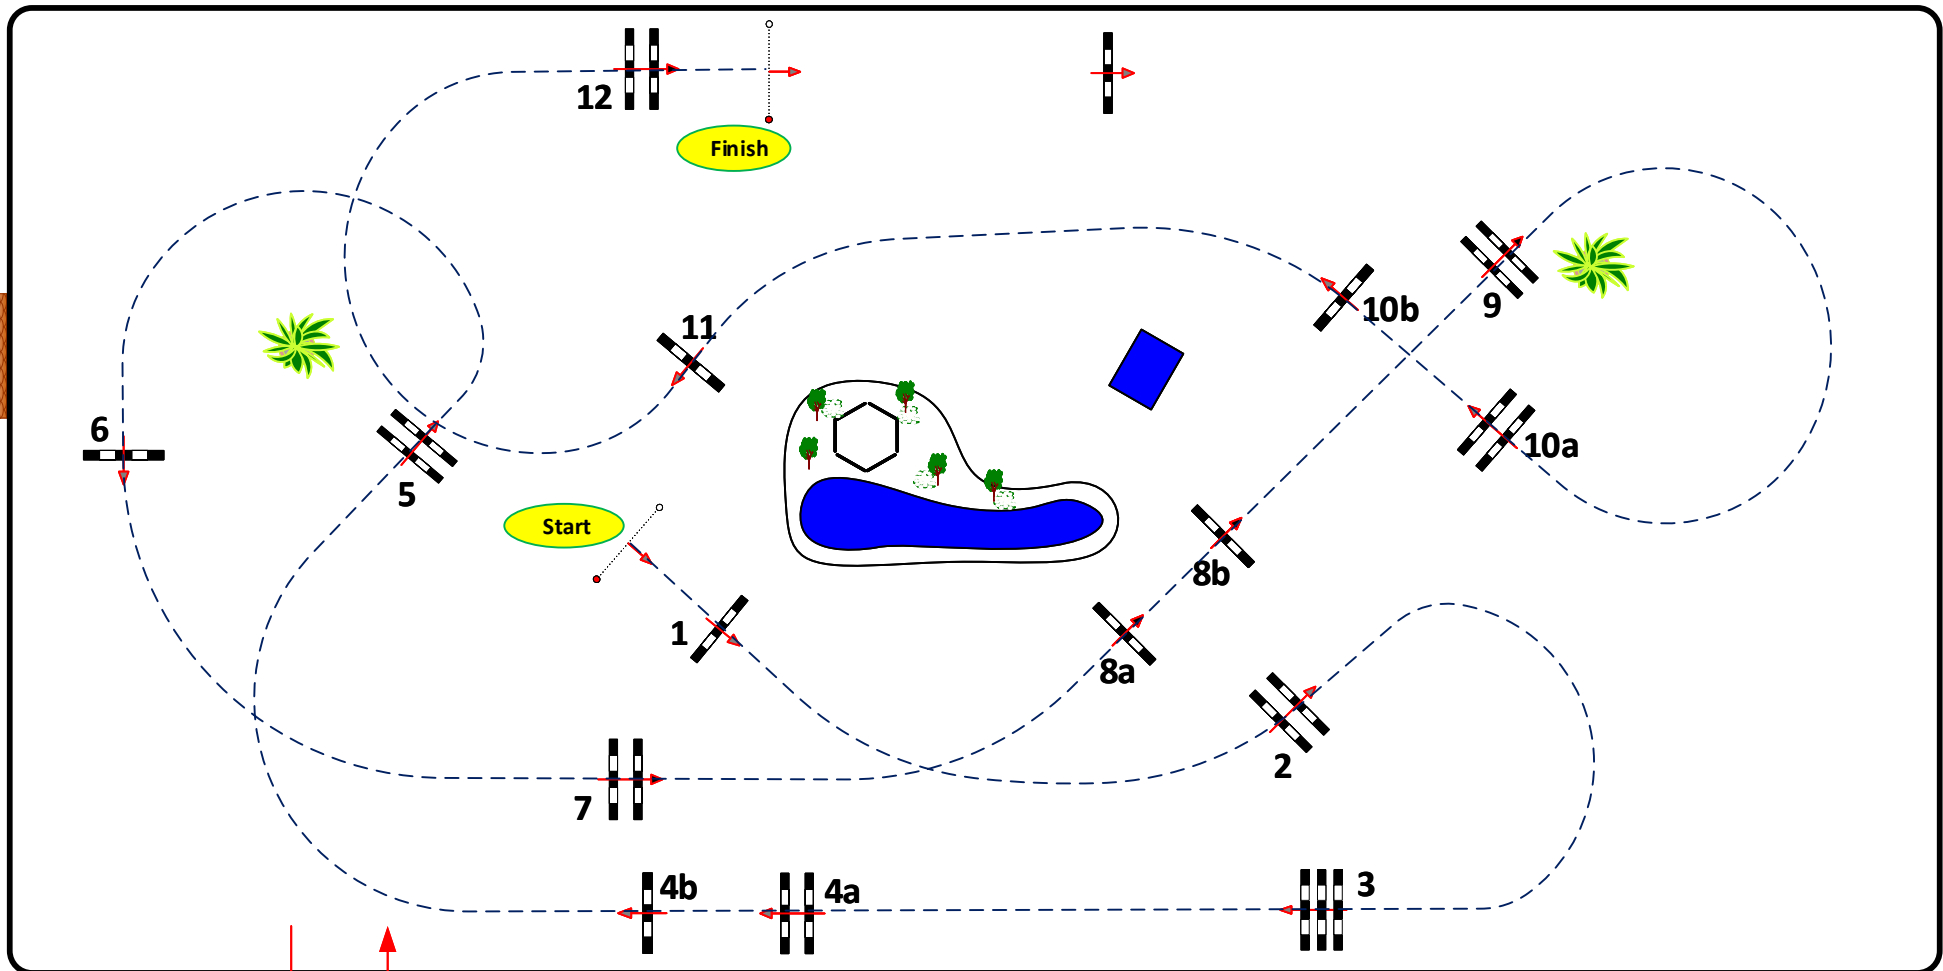

Gold 4 Competition against the clock LR-class Friday 26th May 2017 Time:

56

Table: A
National RG:
FEI RG / Art. 238.2.1
Height: 1,45 m

Speed: 375 m/min
Length: 500 m
Time allowed: 80 sec
Time limit: 160 sec

Obstacles:	12	:	Length:	0 m
Efforts:	15	:	Time allowed:	0 sec
Penalty sec:		:	Time limit:	0 sec
Closed combination:		:		

Coursedesign: Stefan Schäfer (GER), Henk-Jan Drabbe (NED) & Adam Galuba (POL)