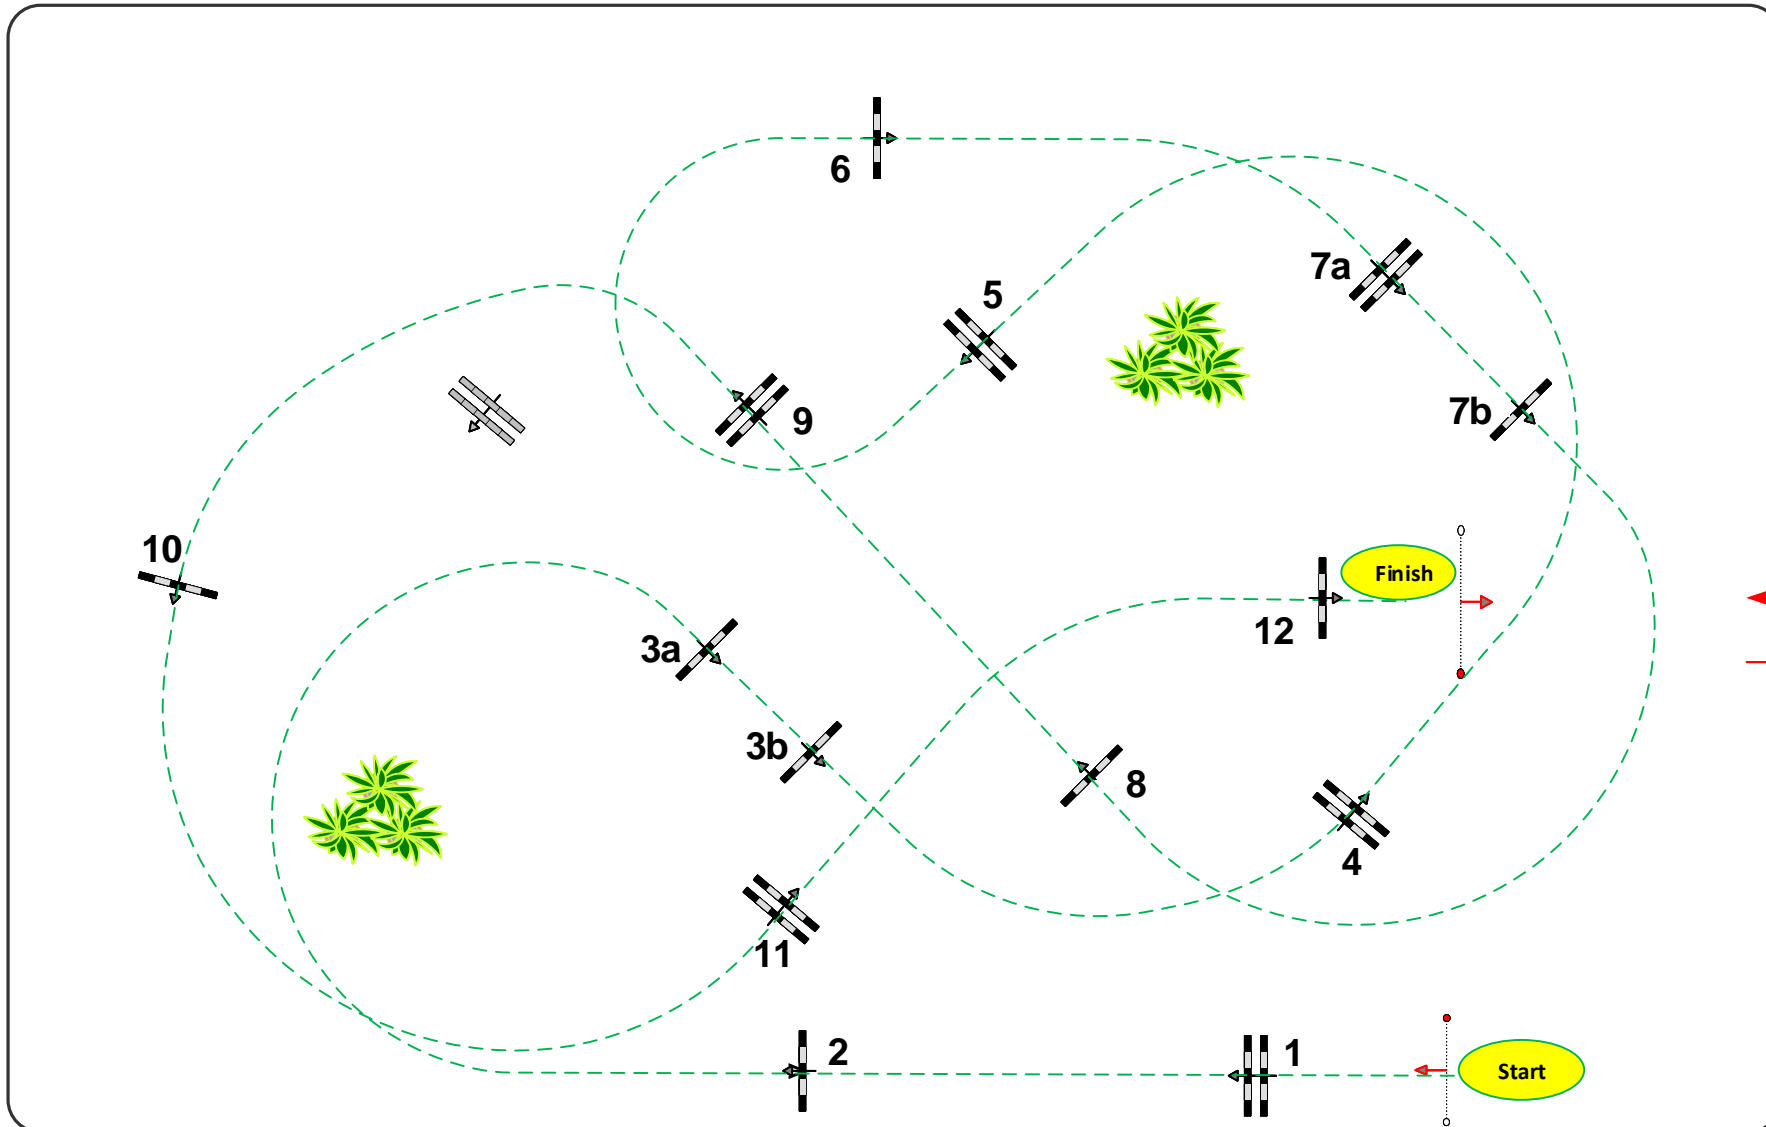

Costa del Sol Equestrian Tour-Autumn-Cup 2017

25

Classic 2

speed competition

Saturday 28th October 2017

Time:

Table: A
National RG:
FEI RG / Art. 239
Height: 1,40 m

Speed: 350 m/min
Length: < 600m
Time allowed: 0 sec
Time limit: 120 sec

Obstacles: 12
Efforts: 14
Penalty sec: 4
Closed combination:

:
Length: 0 m
Time allowed: 0 sec
Time limit: 0 sec

←
→
Arena 2

Course-Designer:
Stefan Schäfer, GER
Alberto Ilorens, ESP