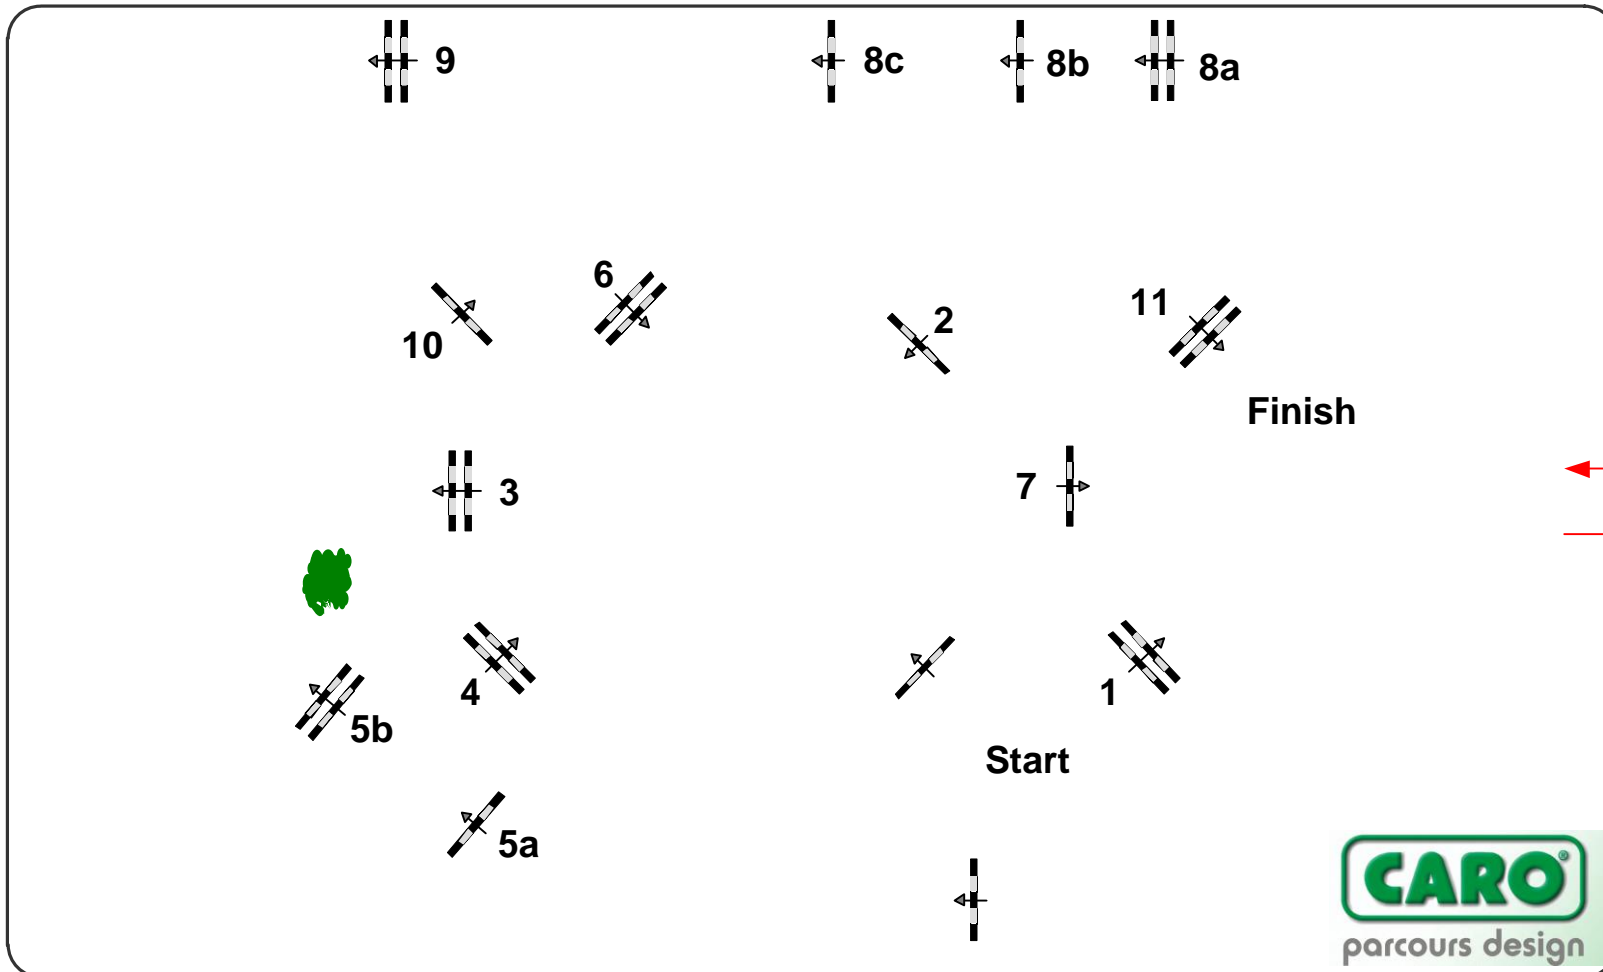

Costa del Sol Equestrian Tour

69

7 Y/O Horses

Thursday 25. February 2016

Time:

Table: A
National RG:
FEI RG / Art. 238.2.1
Height: 1,40 m

Speed: 350 m/min
Length: 540 m
Time allowed: 93 sec
Time limit: 186 sec

Obstacles:	11	:	Length:	0 m
Efforts:	14	:	Time allowed:	0 sec
Penalty sec:		:	Time limit:	0 sec
Closed combination:		:		

Arena 2

Course-Designer
Stefan Schäfer - GER

Assistant
Alberto Ilorens - ESP

Jury