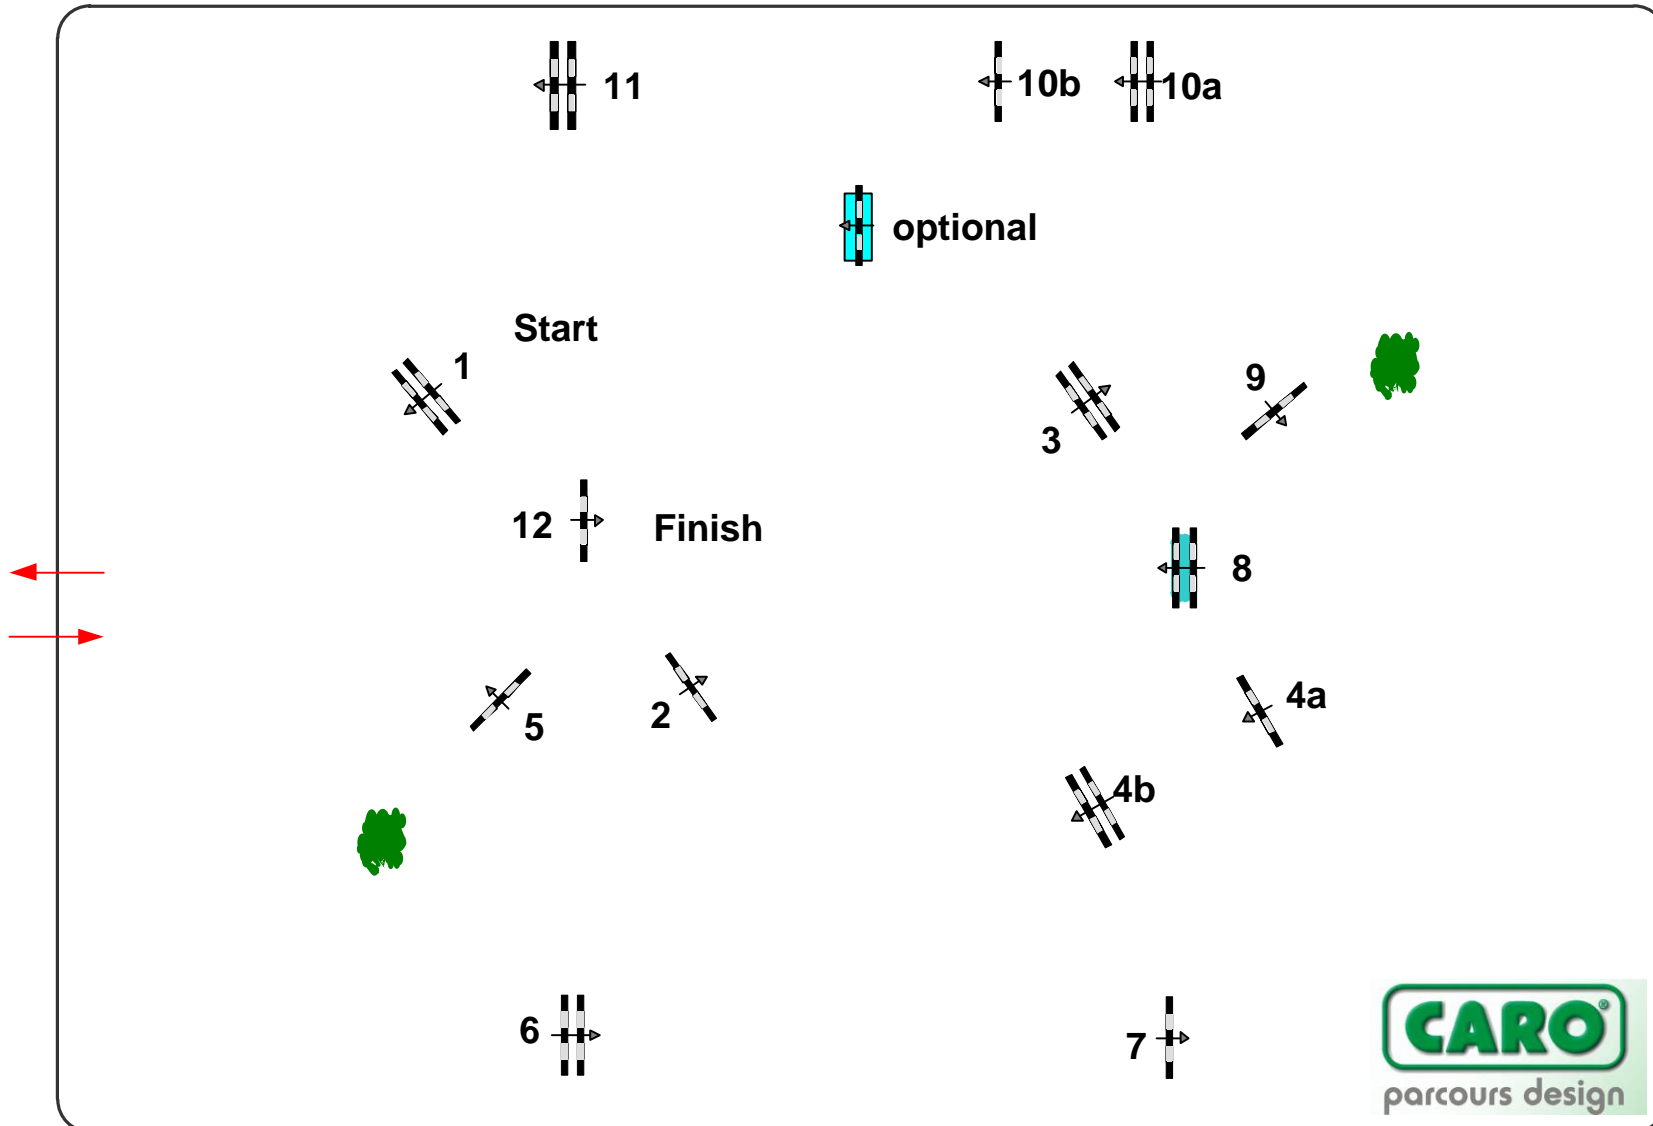

Costa del Sol Equestrian Tour

63

7 Y/O Horses

Tuesday 23. February 2016

Time: 15:00

Table: A
National RG:
FEI RG / Art. 238.2.1
Height: 1,35 m

Speed: 350 m/min
Length: 550 m
Time allowed: 95 sec
Time limit: 190 sec

Obstacles: 12
Efforts: 14
Penalty sec:
Closed combination:

:
Length: 0 m
Time allowed: 0 sec
Time limit: 0 sec

Arena 1

Course-Designer

Stefan Schäfer - GER

Assistant

Alberto Illorens - ESP

Jury