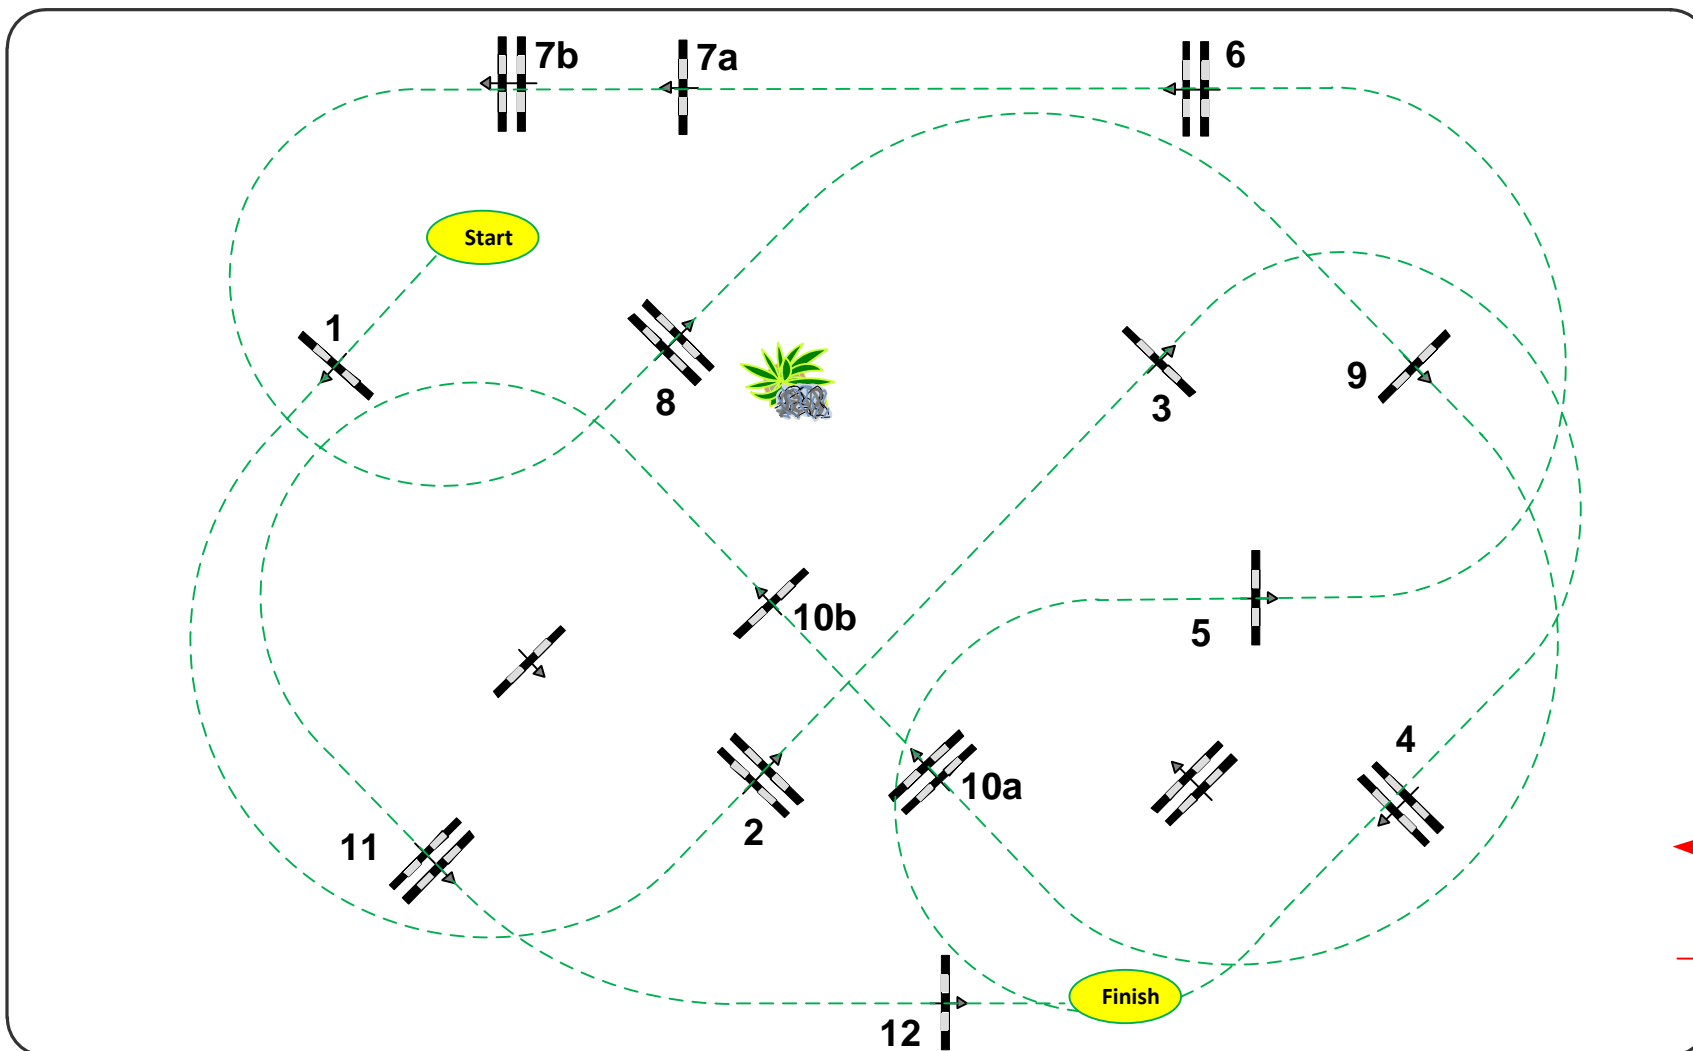

# Oliva Autumn MET

38

CSI\*\* Gold 3 Competition against the clock

Sunday 23 October 2016

Time: 09:00

Table: A  
National RG:  
FEI RG / Art. 238.2.1  
Height: 1,40 m

Speed: 350 m/min  
Length: 490 m  
Time allowed: 84 sec  
Time limit: 168 sec

Obstacles:	12	:	
Efforts:	14	Length:	0 m
Penalty sec:		Time allowed:	0 sec
Closed combination:		Time limit:	0 sec

Jury

Course-Designer: Stefan Schäfer, GER / Isabell Rothenberger, GER