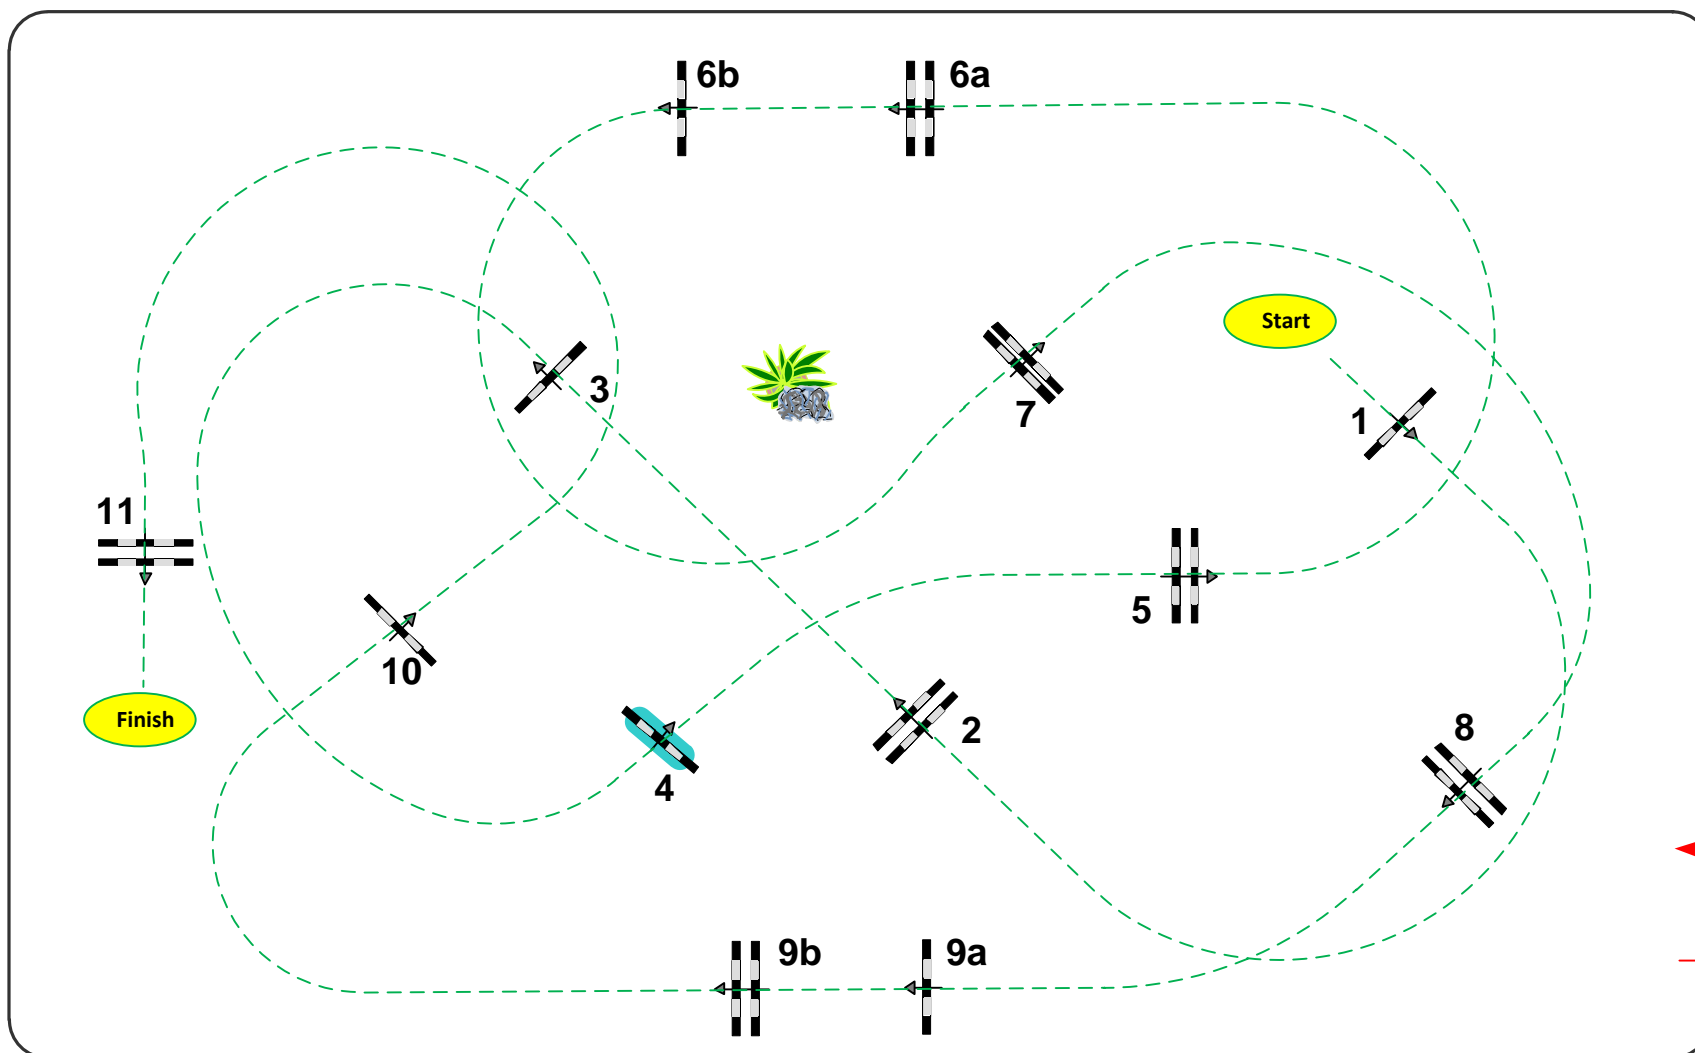

# Oliva Autumn MET

28

CSI\* Silver 1 Speed-class

Saturday 22 October 2016

Time: 11:00

Table: A  
National RG:  
FEI RG / Art. 238.2.1  
Height: 1,30 m

Speed: 350 m/min  
Length: 480 m  
Time allowed: 83 sec  
Time limit: 166 sec

Obstacles:	11	:	
Efforts:	13	Length:	0 m
Penalty sec:		Time allowed:	0 sec
Closed combination:		Time limit:	0 sec

Jury

Course-Designer: Stefan Schäfer, GER / Isabell Rothenberger, GER