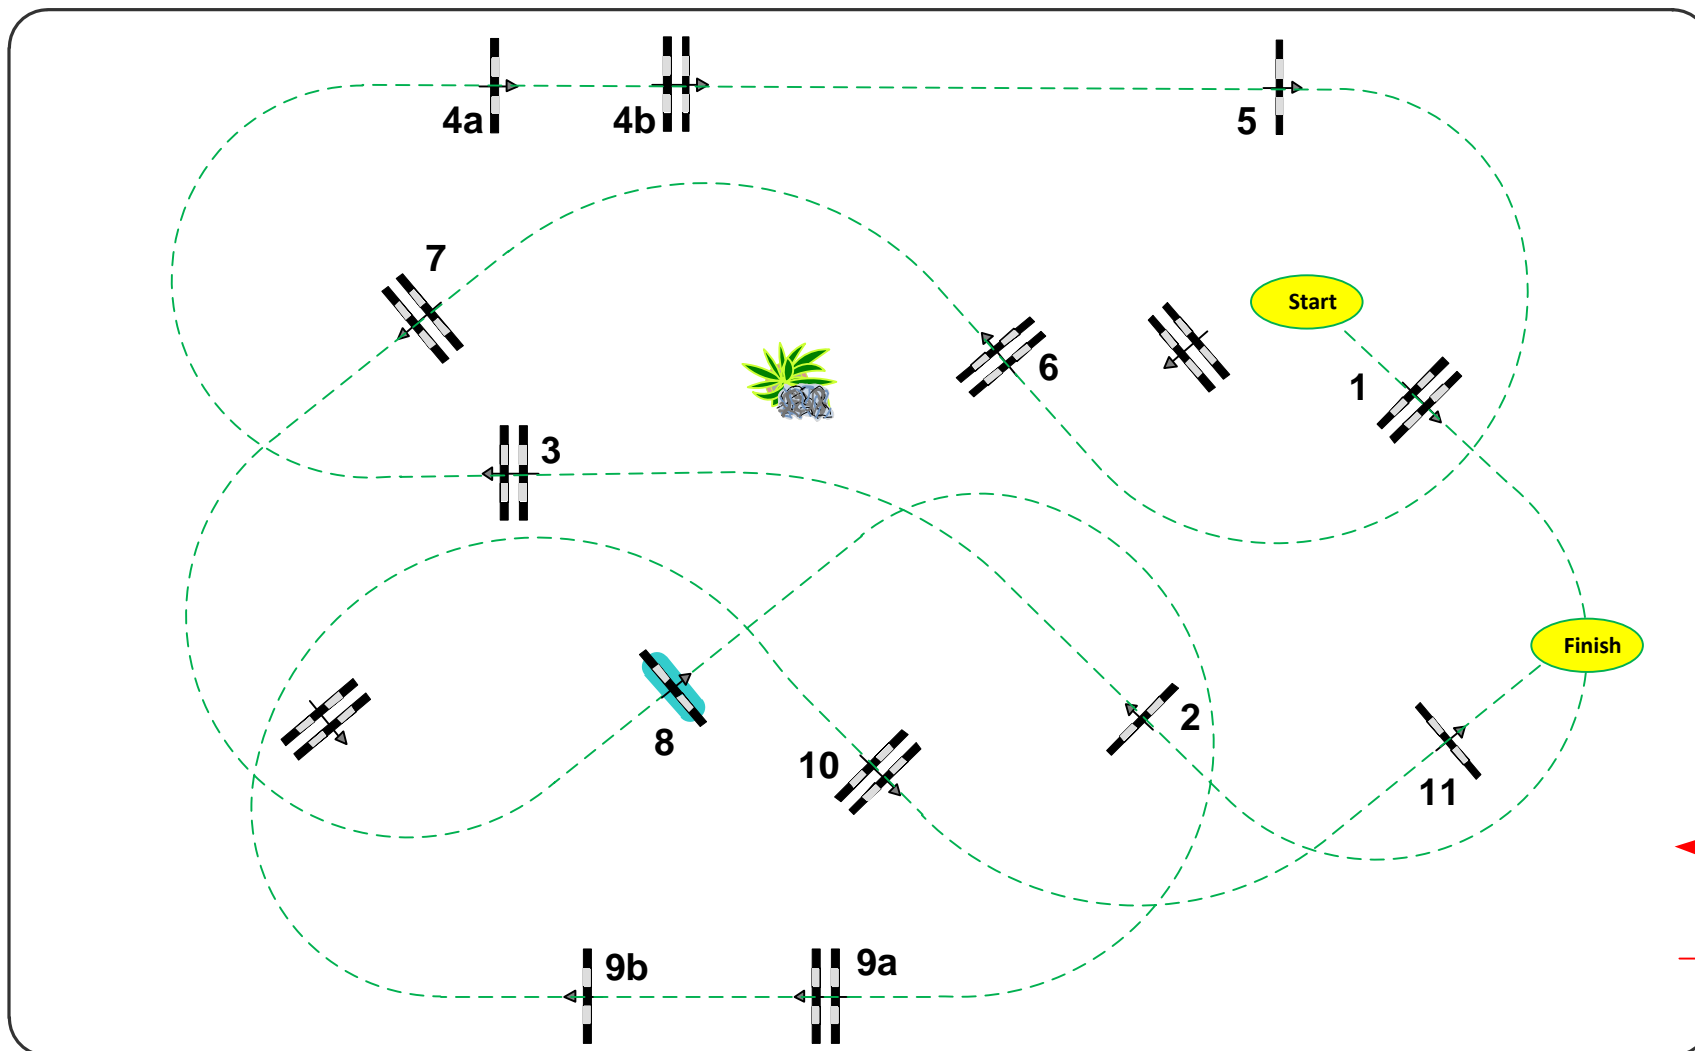

# Oliva Autumn MET

18

CSI\* Bronze 4 Competition against the clock

Friday 21 October 2016

Time: 18:30

Table: A  
National RG:  
FEI RG / Art. 238.2.1  
Height: 1,40 m

Speed: 350 m/min  
Length: 470 m  
Time allowed: 81 sec  
Time limit: 162 sec

Obstacles:	11	:	
Efforts:	13	Length:	0 m
Penalty sec:		Time allowed:	0 sec
Closed combination:		Time limit:	0 sec

Jury

Course-Designer: Stefan Schäfer, GER / Isabell Rothenberger, GER